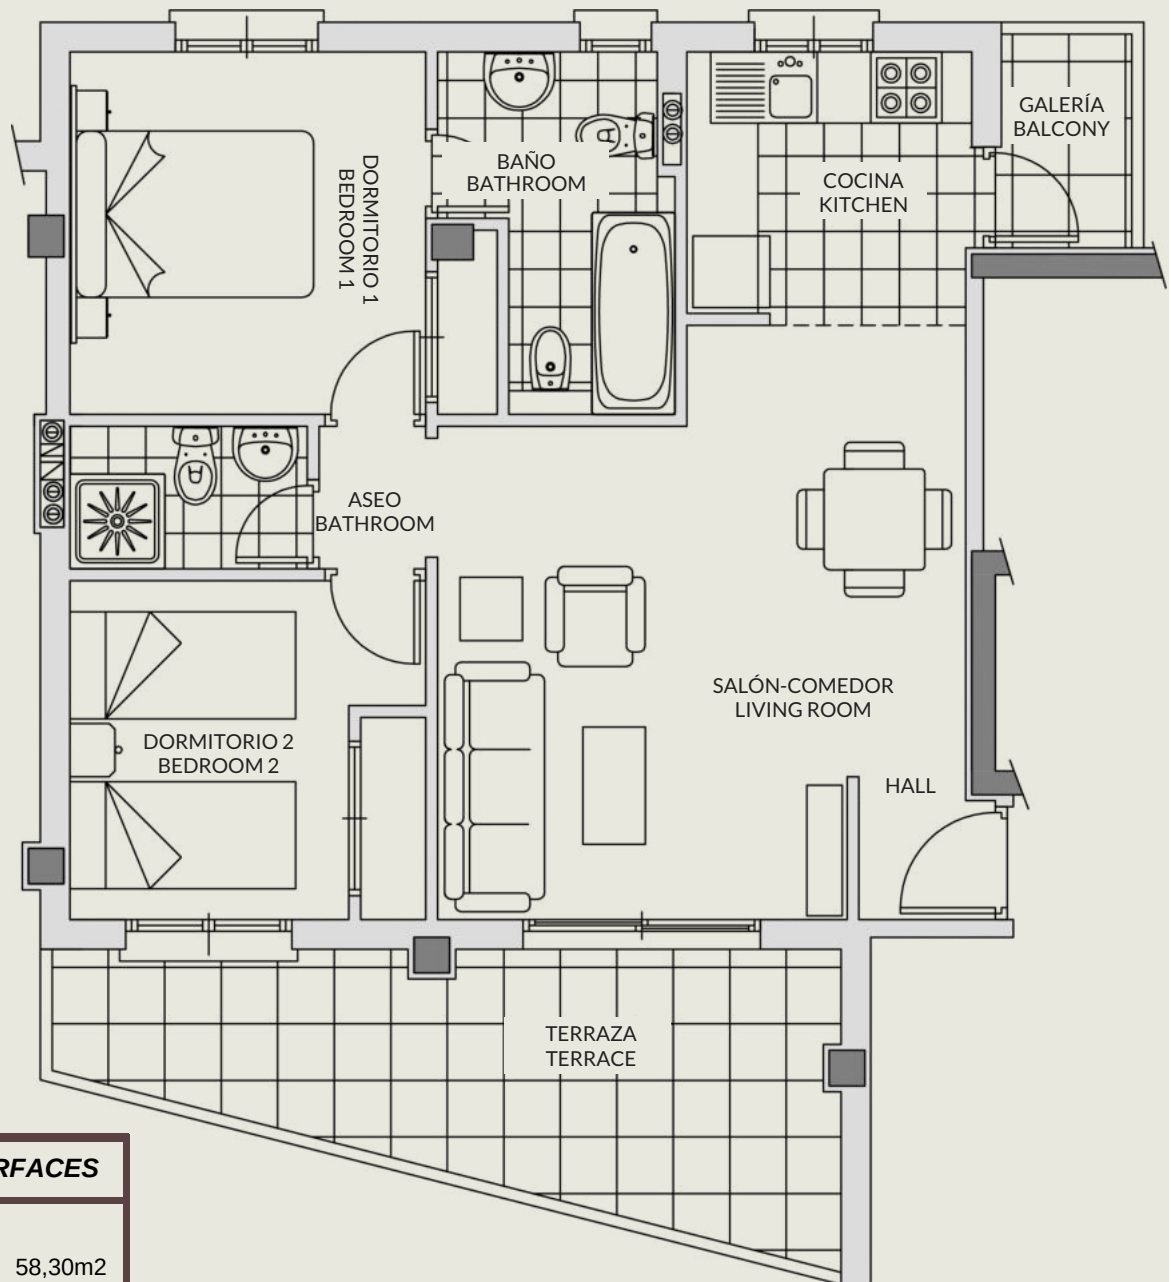

Topacio IV

Promotion: Topacio IV

Type: 12C

Year of construction: 2004

Address: C/ Llebeig, 1
(03710) Calpe, Alicante

Built surface : 58,30m²

Covered terrace: 14,70m²

Common zones: 12,23m²

Total area: 85,23m²

Nº of bedrooms: 2

Nº of bathrooms: 2

Equipped bathrooms: ✓

Kitchen: Independent

Equipped Kitchen: ✓

Furnished: ✓

Air conditioning F/C: ✓

Pools children / adults: ✓

Gated property: ✓

Intercom: ✓

Terraces: 1

Parkings &/or garages: Available

TOPACIO IV

APARTAMENTO / APARTMENT
 2 DORMITORIOS / 2 BEDROOMS
 PLANTA 2ª / 2nd FLOOR
 ESCALERA 1 / STAIR 1

SUPERFICIES / SURFACES

Superficie construida <i>Builed surface</i>	58,30m ²
Terraza cubierta <i>Covered terrace</i>	14,70m ²
Zonas comunes <i>Communal areas</i>	12,23m ²
SUPERFICIE TOTAL TOTAL AREA	85,23m²