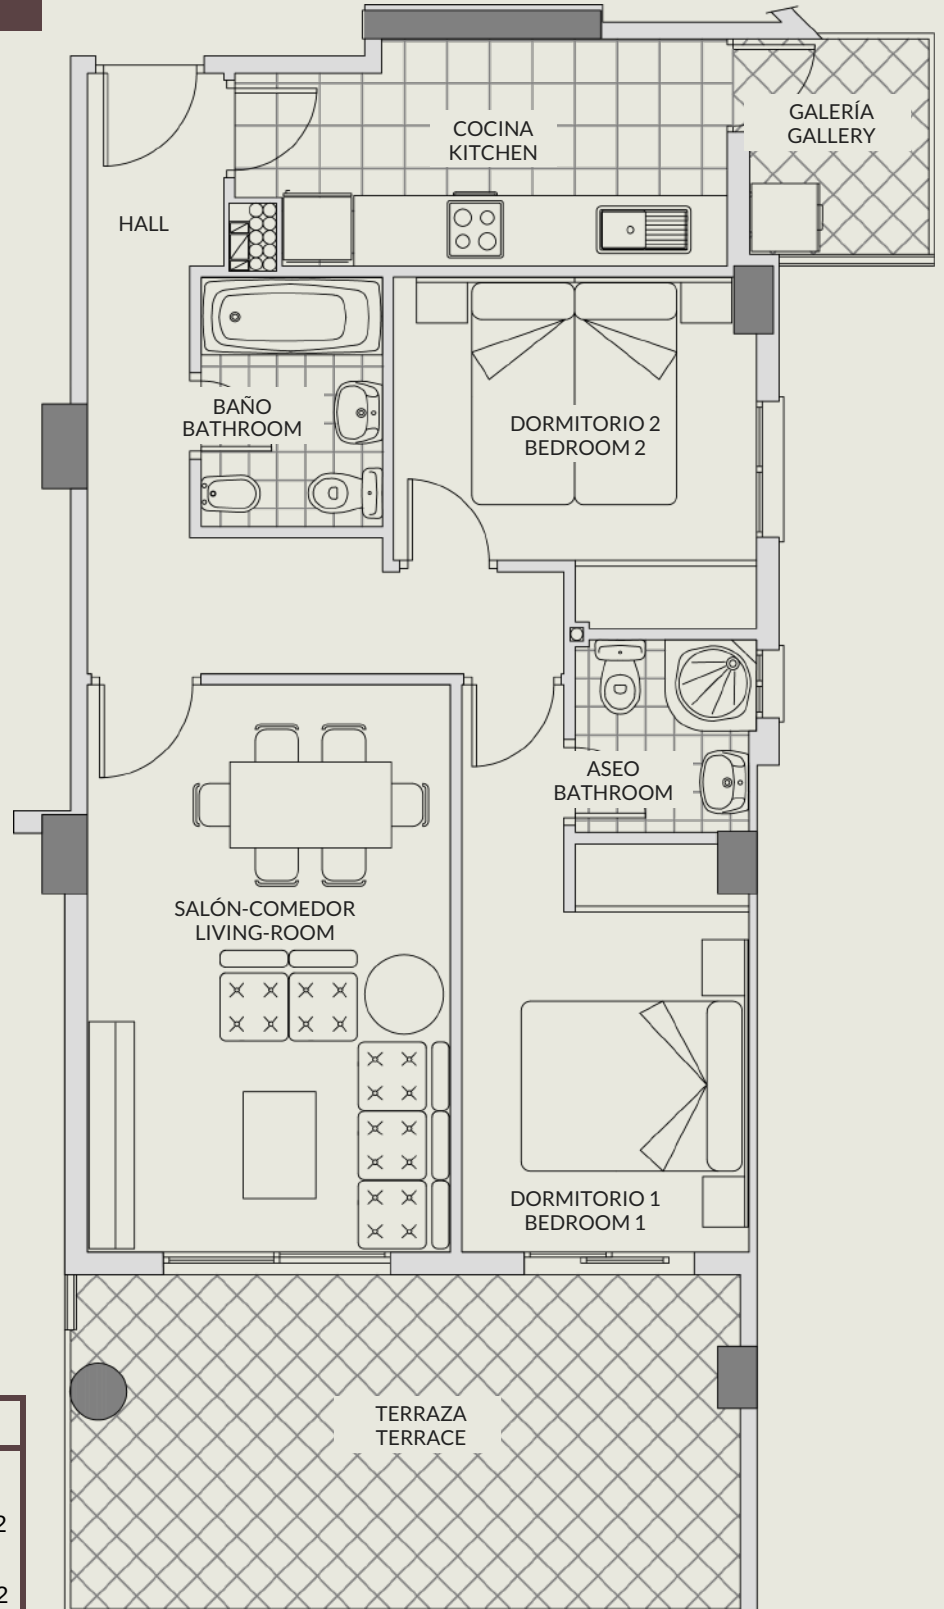

Total area: 97,56m²

Nº of bedrooms: 2

Nº of bathrooms: 2

Equipped bathrooms: ✓

Kitchen: Independent

Equipped Kitchen: ✓

Furnished: ✓

Air conditioning F/C: ✓

Pools children / adults: ✓

WIFI: ✓

Gated property: ✓

Intercom: ✓

Terraces: 1

Parkings &/or garages: Available

HIPOCAMPOS

APARTAMENTO / APARTMENT
 2 DORMITORIOS / 2 BEDROOMS
 PLANTA 3ª / 3th FLOOR
 ESCALERA 2 / STAIR 2

SUPERFICIES / SURFACES

Superficie construida <i>Builted surface</i>	66,46m ²
Terraza cubierta <i>Covered terrace</i>	17,81m ²
Elementos comunes <i>Communal areas</i>	13,29m ²
TOTAL APARTAMENTO APARTAMENT TOTAL	97,56m²