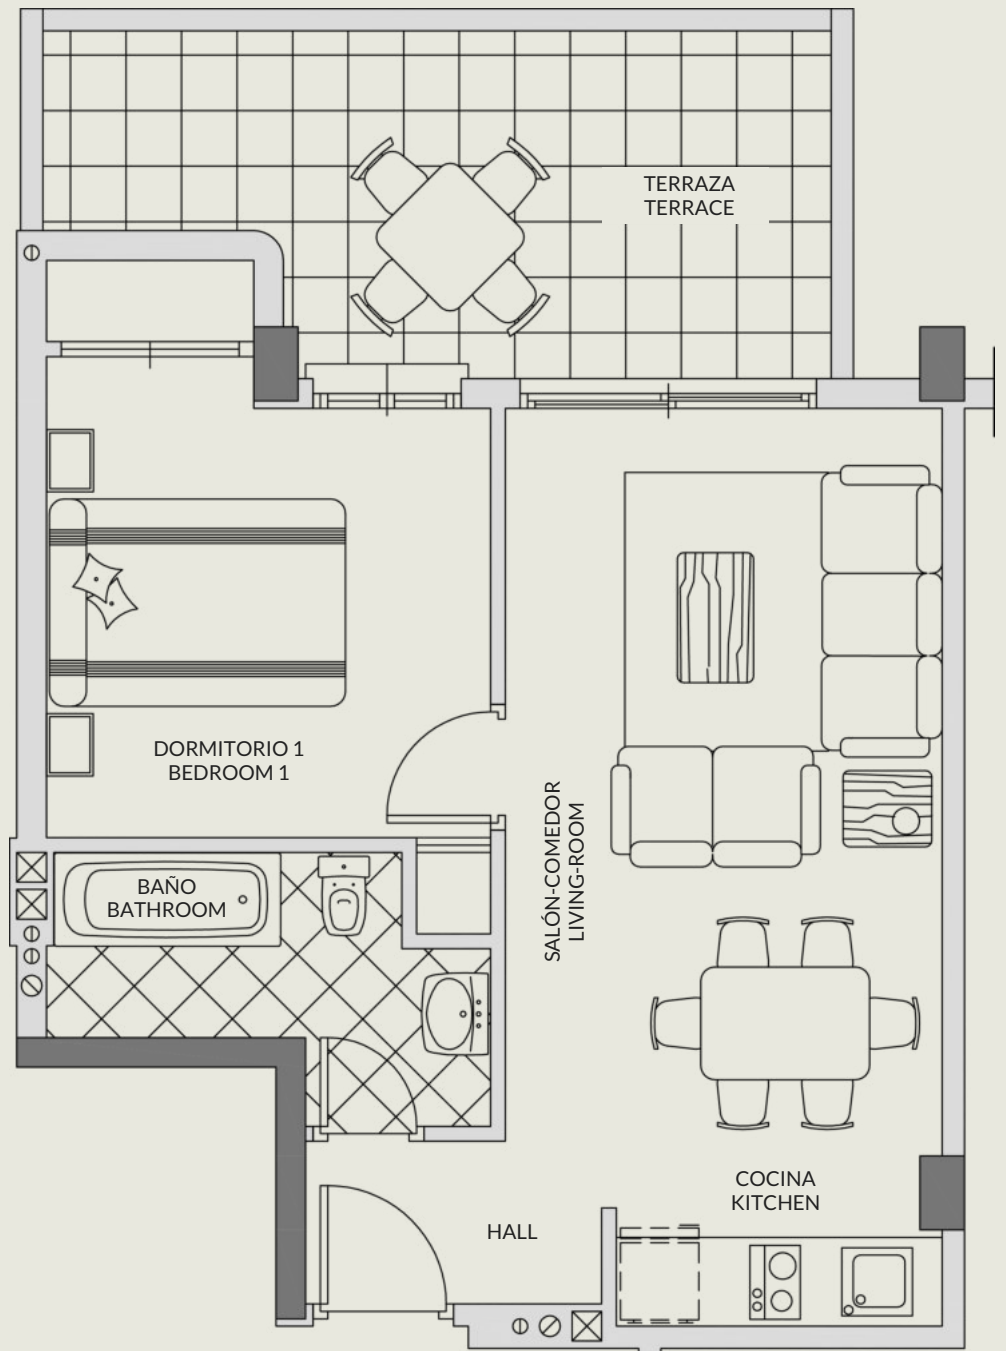

Total area: 57,29m²

Nº of bedrooms: 1

Nº of bathrooms: 1

Equipped bathrooms: ✓

Kitchen: American

Equipped Kitchen: ✓

Furnished: ✓

Air conditioning F/C: ✓

PLANTAS 5ª y 6ª / 5th & 6th FLOORS

ESCALERAS 2-4 / STAIRS 2-4

SUPERFICIES / SURFACES

Superficie construida	
<i>Builted surface</i>	37,74m ²
Terraza cubierta	
<i>Coverde terrace</i>	12m ²
Elementos comunes	
<i>Communal areas</i>	7,55m ²
SUPERFICIE TOTAL	
TOTAL AREA	57,29m²